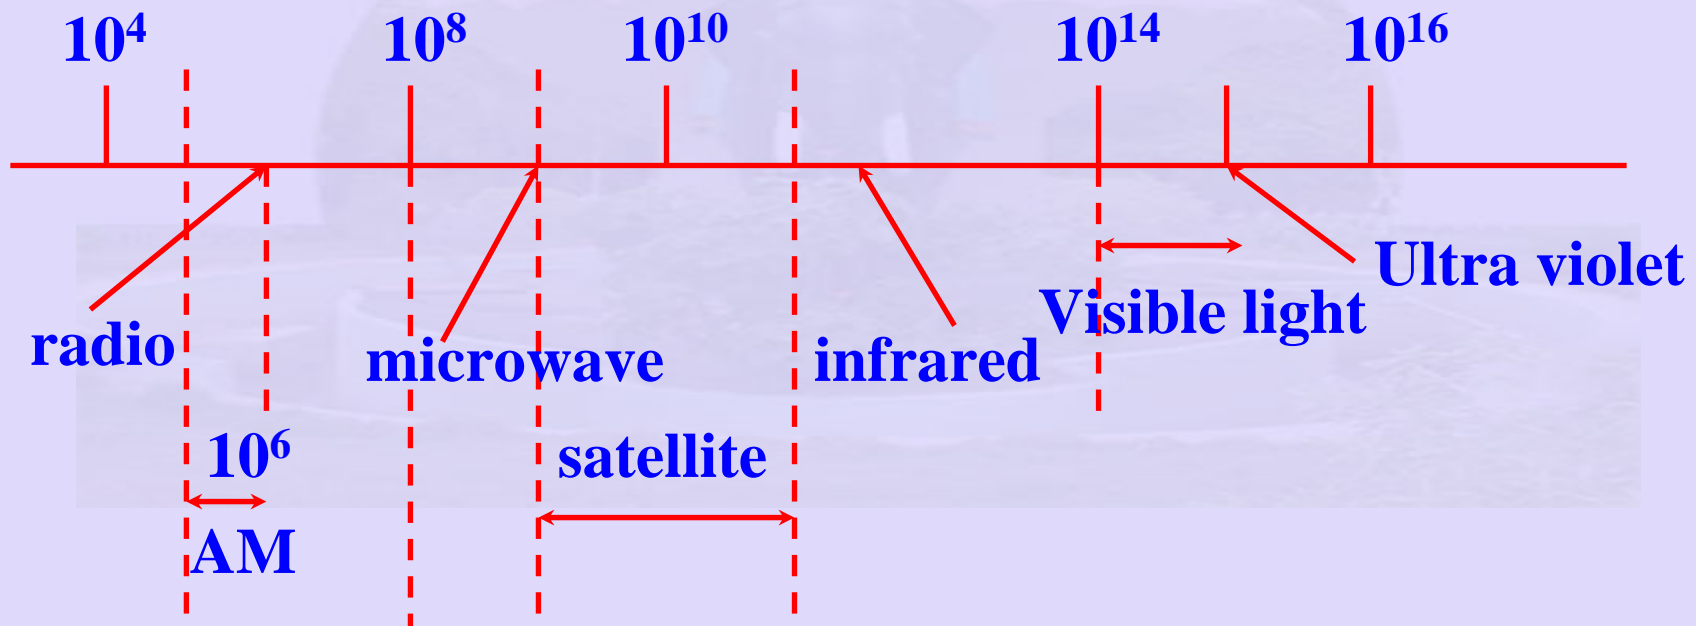

A device that transfer data between workstation memory and NW link

EM Range (Hz)

EM Range and Media

Transmission of EM waves

- EM waves
 - Frequency (Hz)
 - Wavelength – distance between maxima/minima

Transmission of data