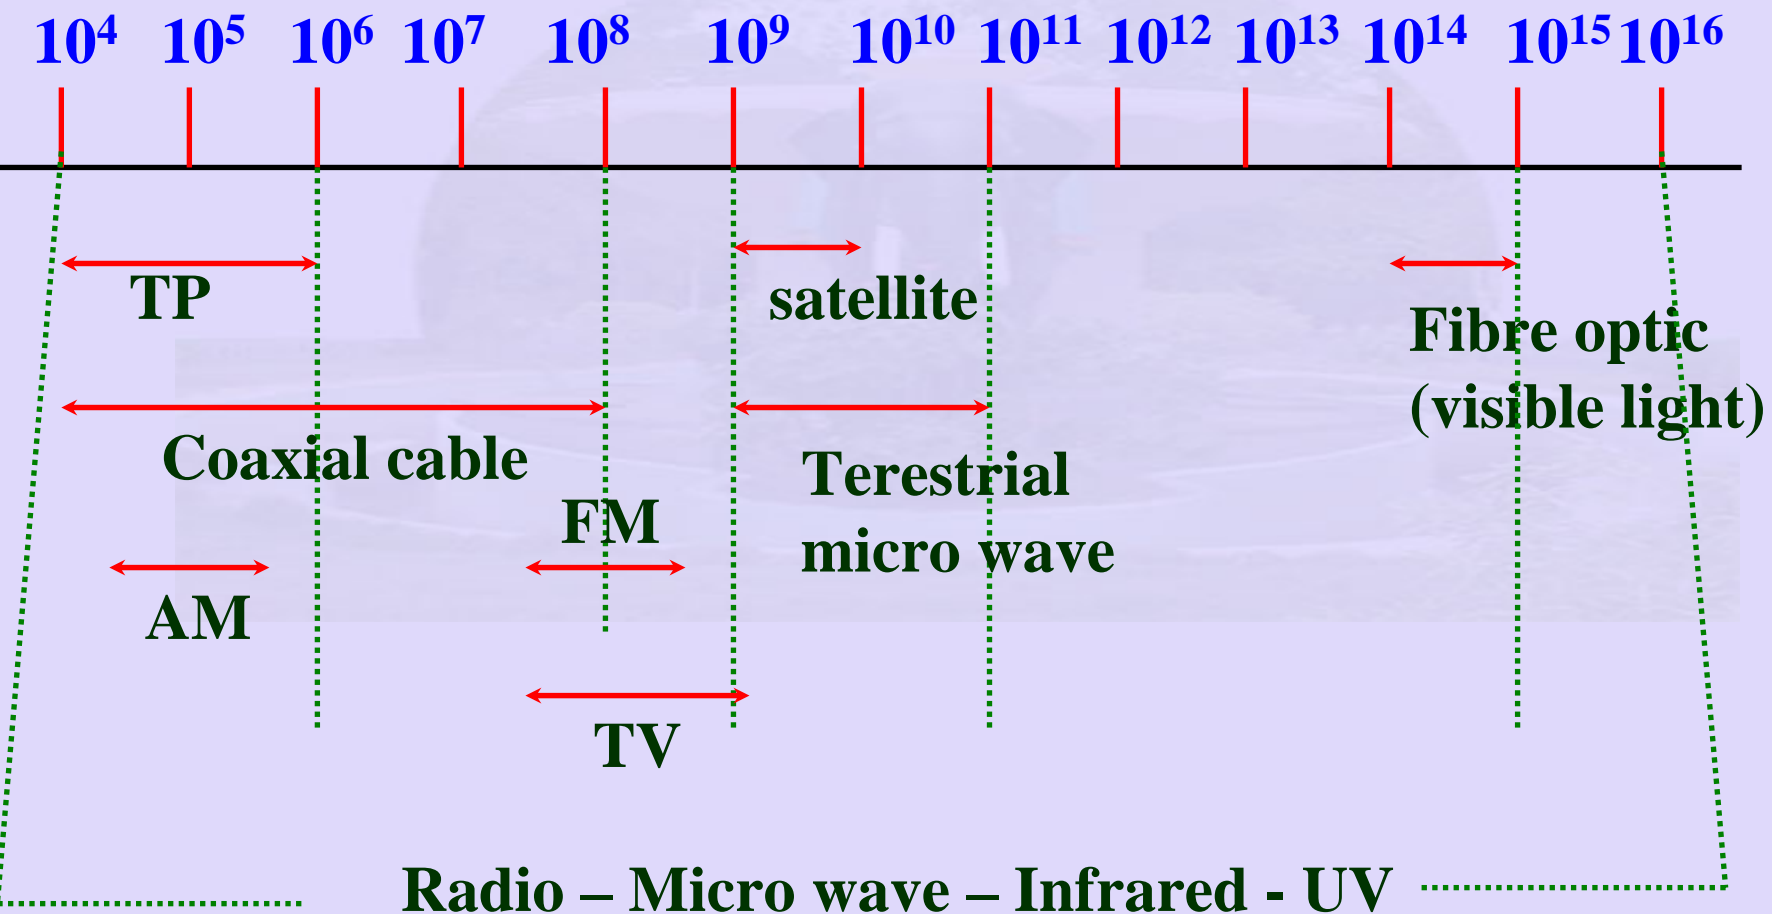

Hardware Building Blocks

- Links
 - TP/ Fibre/ Coaxial cable/ Wireless(radio, microwave, infrared)
 - physical medium – propagates signals
 - EM waves travelling at the speed of light in vacuum
 - speed varies with the medium

A device that transfer data between workstation memory and NW link

EM Range (Hz)

EM Range and Media

Transmission of EM waves

- EM waves
 - Frequency (Hz)
 - Wavelength – distance between maxima/minima

Transmission of data